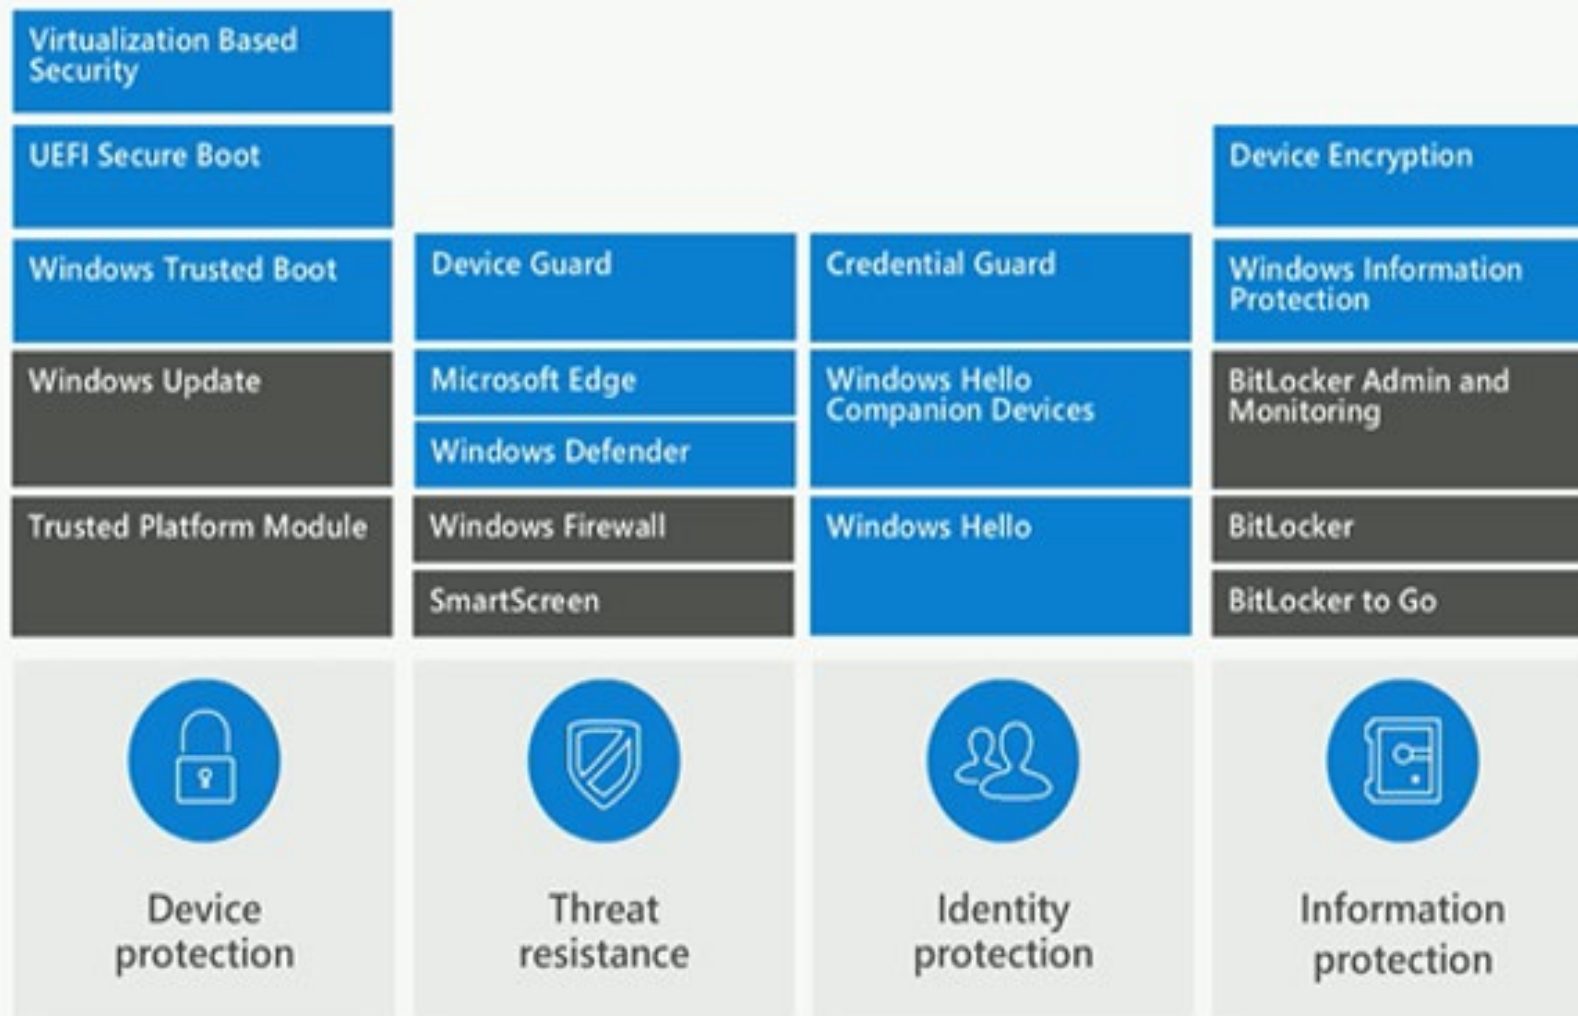

WINDOWS 10 SECURITY