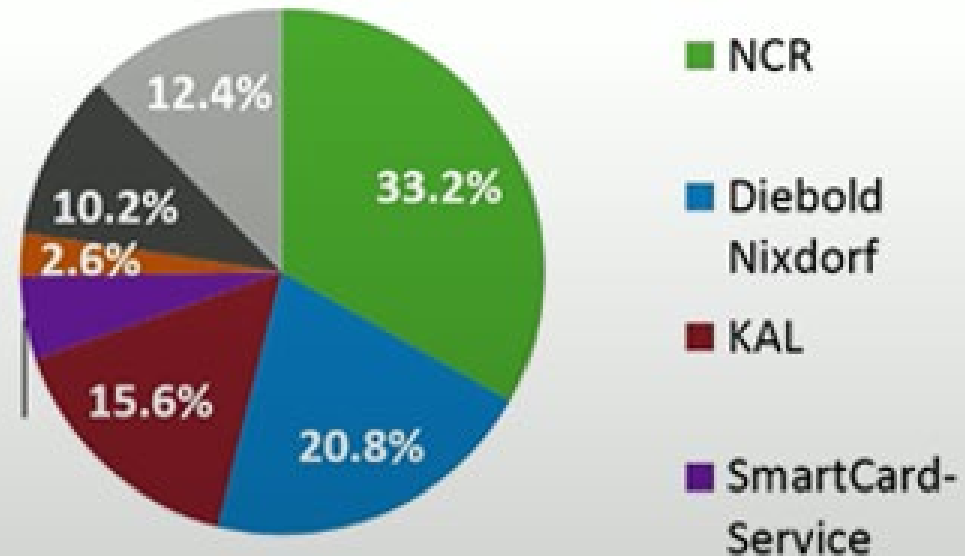

What?

Three million ATMs around the world run a full version of Windows

ATM Installed Base by Application Software Type, 2007-2022 (m)

Multivendor ATM Application Software Platforms, by Vendor, 2017

Source: ATM Software 2018 (RBR)