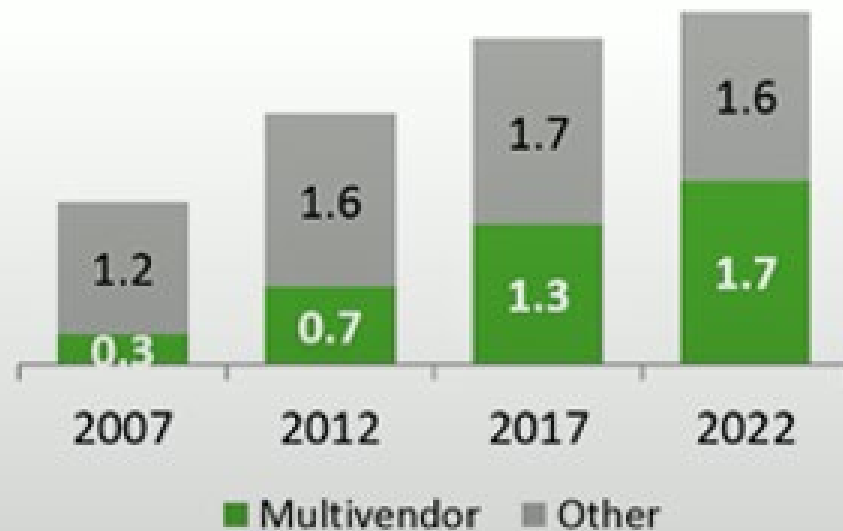

What?

Three million ATMs around the world run a full version of Windows

ATM Installed Base by Application Software Type, 2007-2022 (m)