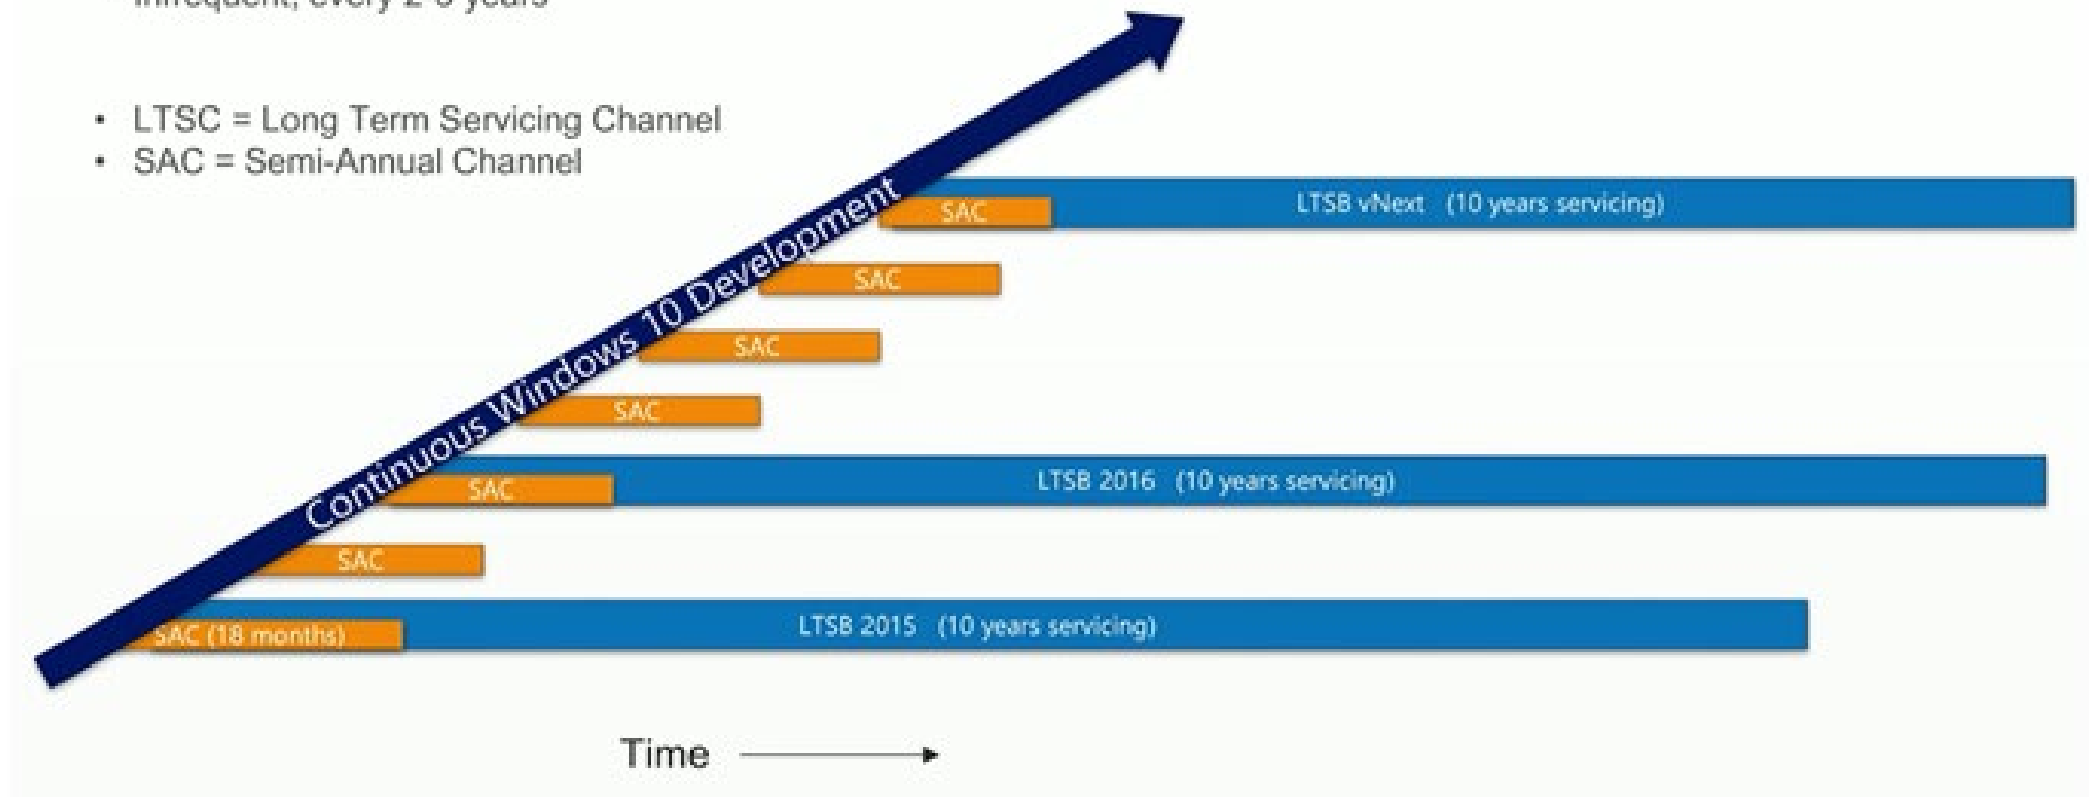

Also Insure ATM is in the position to provide full support to our global clients and help them realize their deployment goals. Our dedicated and professional Services division is ready to help you, to plan and implement this upgrade. Windows 10 incorporates optimized security features to the ATM network that are not available in earlier versions. **Together with upgraded security, Windows 10 also brings enhanced interactions to the ATM end-user experience.**

WINDOWS 10 SECURITY

LTSC SERVICING

Windows 10 IoT Enterprise

- 10 years of servicing (5 Main + 5 Extended)
 - Security, and required reliability/performance fixes only
 - No feature additions
 - Infrequent, every 2-3 years
-
- LTSC = Long Term Servicing Channel
 - SAC = Semi-Annual Channel