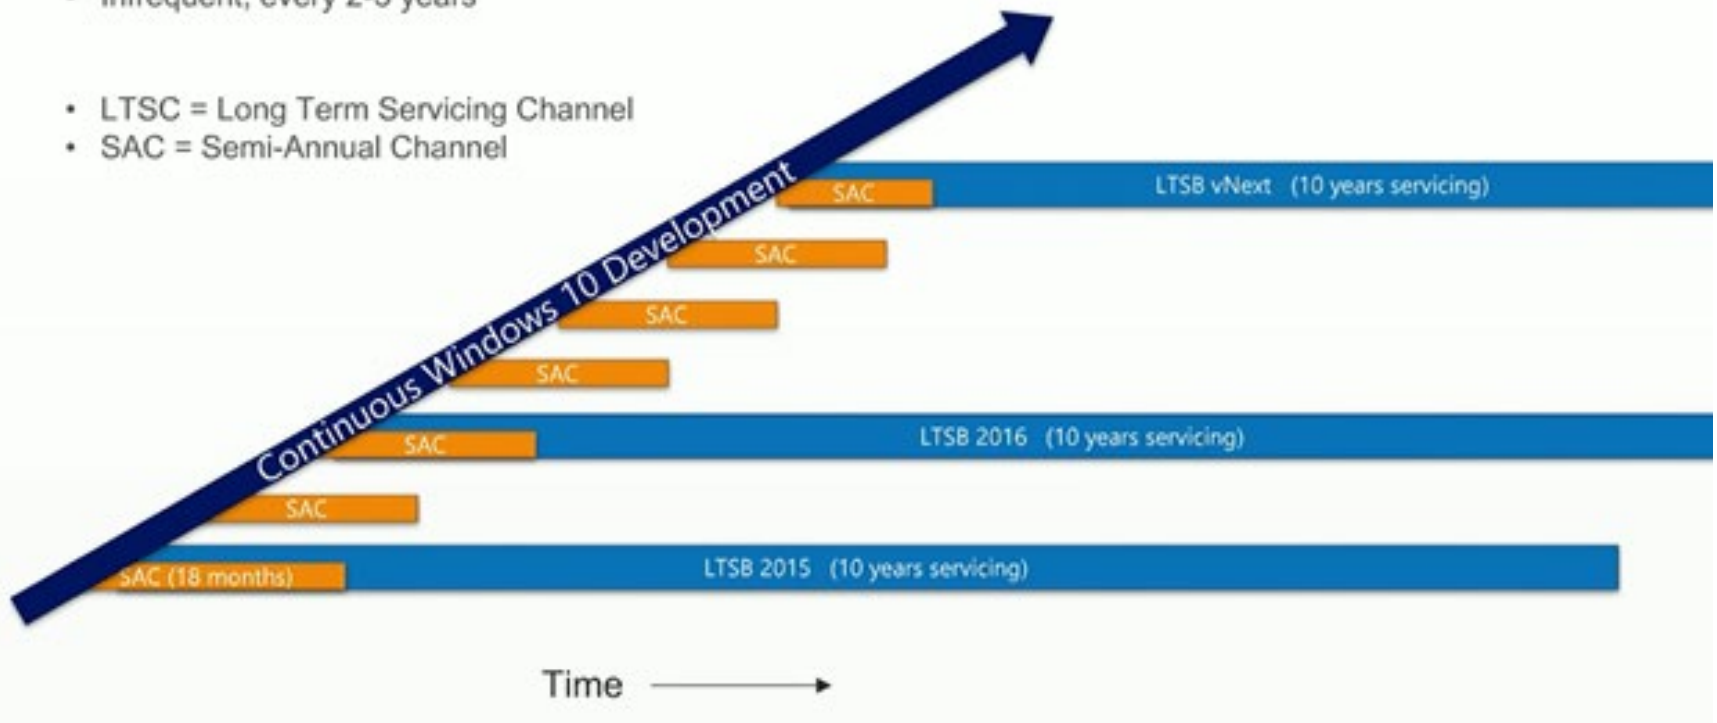

Together with upgraded security, Windows 10 also brings enhanced interactions to the ATM end-user experience.

WINDOWS 10 SECURITY

LTSC SERVICING

Windows 10 IoT Enterprise

- 10 years of servicing (5 Main + 5 Extended)
 - Security, and required reliability/performance fixes only
 - No feature additions
 - Infrequent, every 2-3 years
-
- LTSC = Long Term Servicing Channel
 - SAC = Semi-Annual Channel