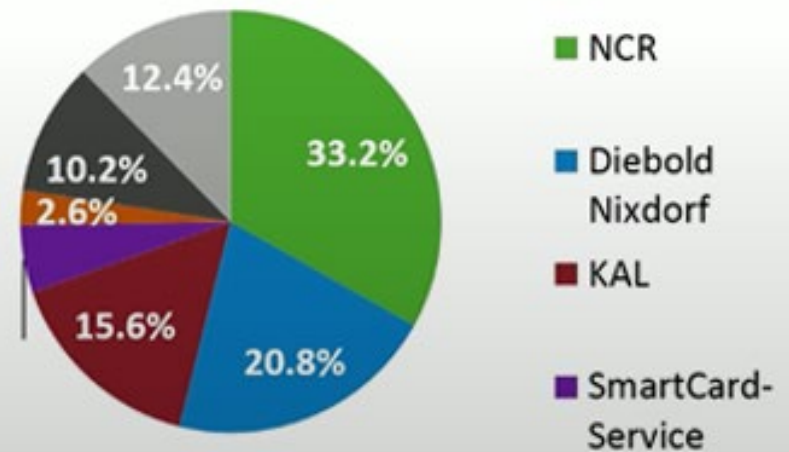

What?

Three million ATMs around the world run a full version of Windows

ATM Installed Base by Application Software Type, 2007-2022 (m)

Multivendor ATM Application Software Platforms, by Vendor, 2017

Source: ATM Software 2018 (RBR)