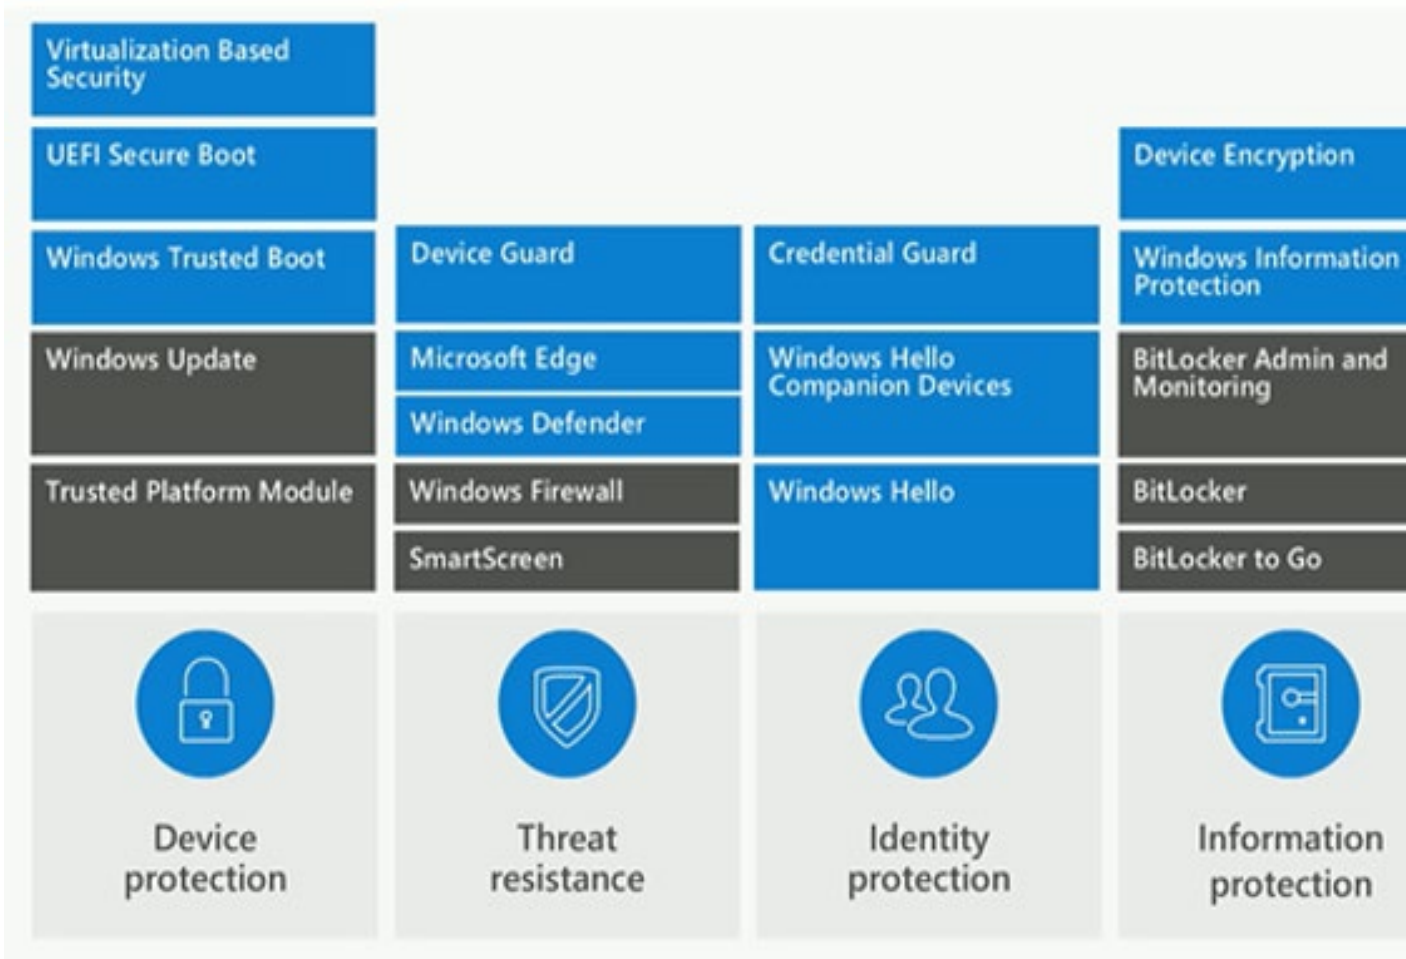

WINDOWS 10 SECURITY