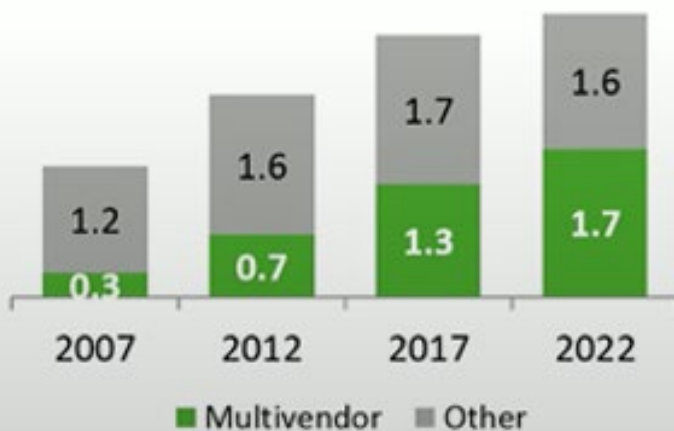

What?

Three million ATMs around the world run a full version of Windows

ATM Installed Base by Application Software Type, 2007-2022 (m)